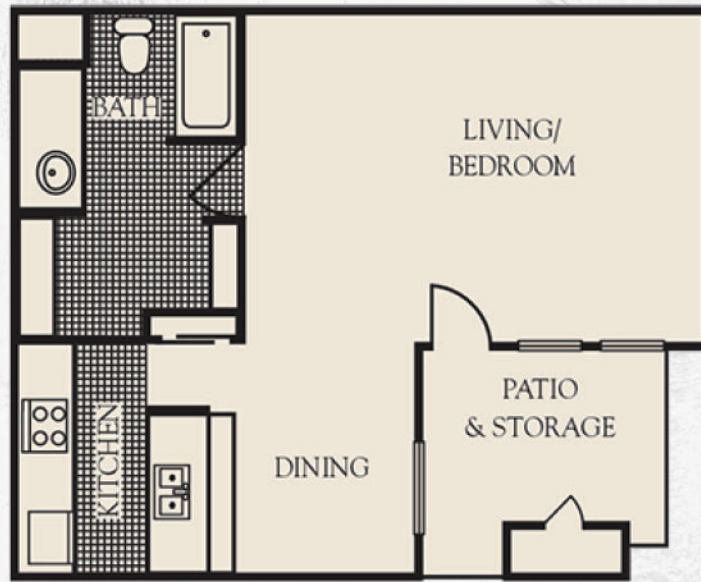

Manitoba apartments

ManitobaApts.com

E

Efficiency
1 Bath
650 Sq. Ft.

AMENITIES:	RENT:
	DEPOSIT:
	FEES:

Floor plans are an artist's rendering and may not be to scale. Not all features may be available. See a representative for details.